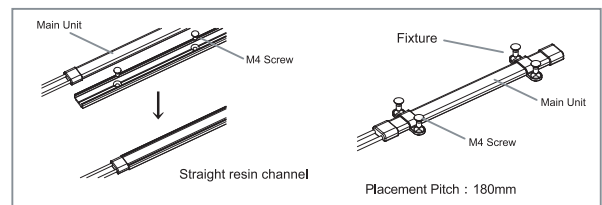

Attention: It can not use straight resin channel together with fixture.

Contact Information

ATEX Co.,Ltd <http://www.atex-jp.com/en/index.html>

Fukuoka Head Office No.B, Hikaren Building, 2-3-20, Toukou, Hakata-Ku, Fukuoka-City, Fukuoka, 812-0008, Japan
TEL : +81-92-414-8708 FAX : +81-92-414-8709
For America 386 Beech Ave #B1, Torrance, CA 90501 USA
TEL : +1-310-328-4131 FAX : +1-310-787-0837
For Others 25 Tagore Lane #03-11, Singapore Godown, Singapore 787602
TEL/FAX : +65-6459-3211