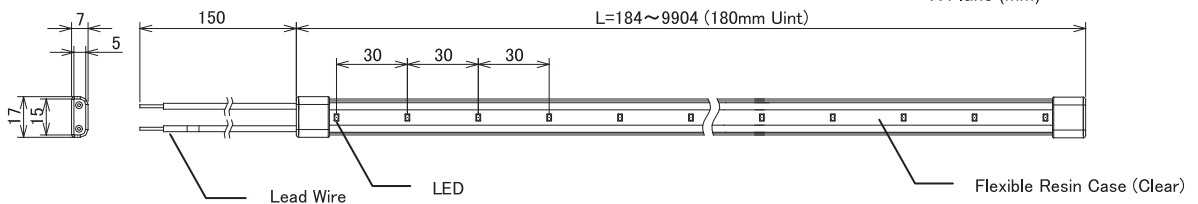

Option

Product Name	Product Number / Remarks
Straight resin channel	FJS00-21 / Polycarbonate / L=1000mm
Fixture (resin)	FJB00-21 / Polycarbonate / 5pcs set

In case of installation by utilizing options, kindly refer operating instructions or Homepage.

DC24V power supply is required.
1 side lead wire is standard. In case lead wires at both ends are required, special customization is necessary.