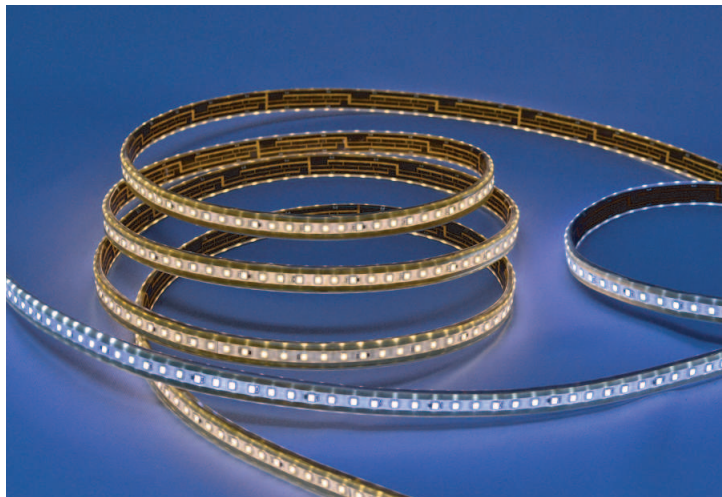

LED TAPE LIGHT 10mm pitch

Indoor and Outdoor use

(Dust-proof and Water-proof)

Easy Installation

It is able to install max. 5.0 meter length without connecting process, and can install quickly using an optional resin channel.

ADVANCED TECHNOLOGY EXPERT

Specification	
Product Name	LED TAPE LIGHT
Product Number	TL10-091A E -01 E: Color
Dimension	W15(17) x H5(7) x L184~5044 mm
Production Unit	60mm
Light Source	Toyoda Corporation
Light Pitch	10mm
Color	(E): 3400K / (C): 8000K
Beam Angle 21/2	130°
Input Voltage	DC24V
Power Consumption	15W / m
Weight	110g / m
Usable Environment	In & Outdoors (-10~+50°C) Dust & Water-proof
Minimum Bending Radius	R30mm (length direction)

LED TAPE LIGHT 30mm pitch

Indoor and Outdoor use

(Dust-proof and Water-proof)

Easy Installation

It is able to install max. 9.9 meter length without connecting process, and can install it quickly using an optional resin channel.

ADVANCED TECHNOLOGY EXPERT

Specification	
Product Name	LED TAPE LIGHT
Product Number	TL30-091A_E-01 E: Color
Dimension	W15(17) x H5(7) x L184~9904 mm
Production Unit	180mm
Light Source	Toyoda Corporation
Light Pitch	30mm
Color	(E):3400K / (C):8000K
Beam Angle 21/2	130°
Input Voltage	DC24V
Power Consumption	5W / m
Weight	110g / m
Usable Environment	In & Outdoors (-10~+50°C) Dust & Water-proof
Minimum Bending Radius	R30mm (length direction)