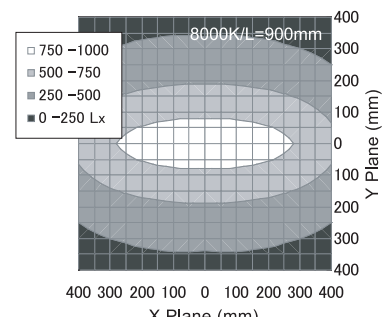

LED TAPE LIGHT 10mm pitch

Indoor and Outdoor use

(Dust-proof and Water-proof)

Easy Installation

It is able to install max. 5.0 meter length without connecting process, and can install quickly using an optional resin channel.

ADVANCED TECHNOLOGY EXPERT

Specification	
Product Name	LED TAPE LIGHT
Product Number	TL10-091A E -01 E: Color
Dimension	W15(17) x H5(7) x L184~5044 mm
Production Unit	60mm
Light Source	Toyoda Corporation
Light Pitch	10mm
Color	(E): 3400K / (C): 8000K
Beam Angle 21/2	130°
Input Voltage	DC24V
Power Consumption	15W / m
Weight	110g / m
Usable Environment	In & Outdoors (-10~+50°C) Dust & Water-proof
Minimum Bending Radius	R30mm (length direction)

Polar Graph

Horizontal plane illuminance distribution / Under 300mm

Beam Angle Under 300mm

Option

Product Name	Product Number / Remarks
Straight resin channel	FJS00-21 / Polycarbonate / L=1000mm
Fixture (resin)	FJB00-21 / Polycarbonate / 5pcs set

ADVANCED TECHNOLOGY EXPERT

Specification	
Product Name	LED TAPE LIGHT
Product Number	TL30-091A_E-01 E: Color
Dimension	W15(17) x H5(7) x L184~9904 mm
Production Unit	180mm
Light Source	Toyoda Corporation
Light Pitch	30mm
Color	(E):3400K / (C):8000K
Beam Angle 21/2	130°
Input Voltage	DC24V
Power Consumption	5W / m
Weight	110g / m
Usable Environment	In & Outdoors (-10~+50°C) Dust & Water-proof
Minimum Bending Radius	R30mm (length direction)