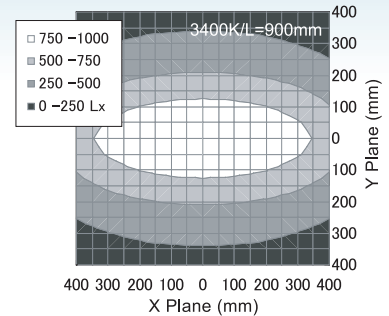

LED TAPE LIGHT 10mm pitch

Indoor and Outdoor use

(Dust-proof and Water-proof)

Easy Installation

It is able to install max. 5.0 meter length without connecting process, and can install quickly using an optional resin channel.

ADVANCED TECHNOLOGY EXPERT

Specification	
Product Name	LED TAPE LIGHT
Product Number	TL10-091A E -01 E: Color
Dimension	W15(17) x H5(7) x L184~5044 mm
Production Unit	60mm
Light Source	Toyoda Corporation
Light Pitch	10mm
Color	(E): 3400K / (C): 8000K
Beam Angle 21/2	130°
Input Voltage	DC24V
Power Consumption	15W / m
Weight	110g / m
Usable Environment	In & Outdoors (-10~+50°C) Dust & Water-proof
Minimum Bending Radius	R30mm (length direction)

Polar Graph

Horizontal plane illuminance distribution / Under 300mm

Beam Angle Under 300mm

Option

Product Name	Product Number / Remarks
Straight resin channel	FJS00-21 / Polycarbonate / L=1000mm
Fixture (resin)	FJB00-21 / Polycarbonate / 5pcs set

ADVANCED TECHNOLOGY EXPERT

Specification	
Product Name	LED TAPE LIGHT
Product Number	TL30-091A_E-01 E: Color
Dimension	W15(17) x H5(7) x L184~9904 mm
Production Unit	180mm
Light Source	Toyoda Corporation
Light Pitch	30mm
Color	(E):3400K / (C):8000K
Beam Angle 21/2	130°
Input Voltage	DC24V
Power Consumption	5W / m
Weight	110g / m
Usable Environment	In & Outdoors (-10~+50°C) Dust & Water-proof
Minimum Bending Radius	R30mm (length direction)