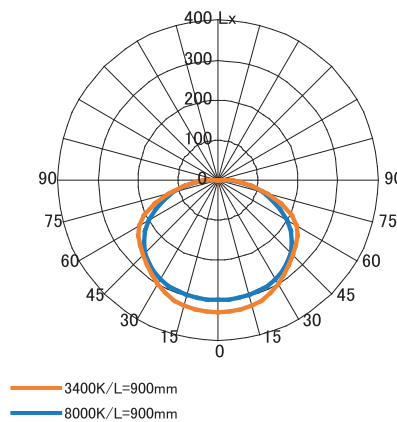

Easy Installation

It is able to install max. 9.9 meter length without connecting process, and can install it quickly using an optional resin channel.

ADVANCED TECHNOLOGY EXPERT

Specification	
Product Name	LED TAPE LIGHT
Product Number	TL30-091A_E-01 E: Color
Dimension	W15(17) x H5(7) x L184~9904 mm
Production Unit	180mm
Light Source	Toyoda Corporation
Light Pitch	30mm
Color	(E):3400K / (C):8000K
Beam Angle 21/2	130°
Input Voltage	DC24V
Power Consumption	5W / m
Weight	110g / m
Usable Environment	In & Outdoors (-10~+50°C) Dust & Water-proof
Minimum Bending Radius	R30mm (length direction)

Beam Angle Under 300mm