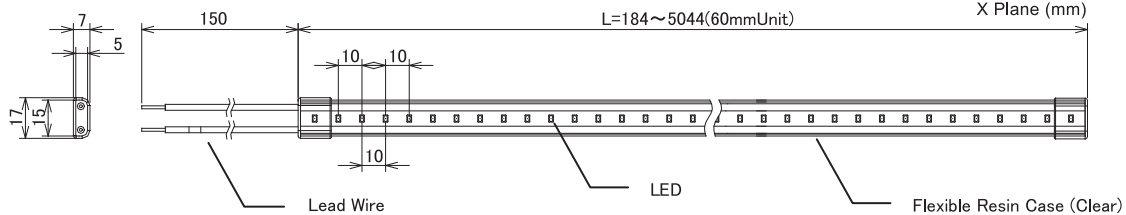

LED TAPE LIGHT 10mm pitch

Indoor and Outdoor use

(Dust-proof and Water-proof)

Easy Installation

It is able to install max. 5.0 meter length without connecting process, and can install quickly using an optional resin channel.

ADVANCED TECHNOLOGY EXPERT

Specification	
Product Name	LED TAPE LIGHT
Product Number	TL10-091A E -01 E: Color
Dimension	W15(17) x H5(7) x L184~5044 mm
Production Unit	60mm
Light Source	Toyoda Corporation
Light Pitch	10mm
Color	(E): 3400K / (C): 8000K
Beam Angle 21/2	130°
Input Voltage	DC24V
Power Consumption	15W / m
Weight	110g / m
Usable Environment	In & Outdoors (-10~+50°C) Dust & Water-proof
Minimum Bending Radius	R30mm (length direction)

Polar Graph

Horizontal plane illuminance distribution / Under 300mm

Beam Angle Under 300mm

Option

Product Name	Product Number / Remarks
Straight resin channel	FJS00-21 / Polycarbonate / L=1000mm
Fixture (resin)	FJB00-21 / Polycarbonate / 5pcs set

ADVANCED TECHNOLOGY EXPERT

Specification	
Product Name	LED TAPE LIGHT
Product Number	TL30-091A_E-01 E: Color
Dimension	W15(17) x H5(7) x L184~9904 mm
Production Unit	180mm
Light Source	Toyoda Corporation
Light Pitch	30mm
Color	(E):3400K / (C):8000K
Beam Angle 21/2	130°
Input Voltage	DC24V
Power Consumption	5W / m
Weight	110g / m
Usable Environment	In & Outdoors (-10~+50°C) Dust & Water-proof
Minimum Bending Radius	R30mm (length direction)