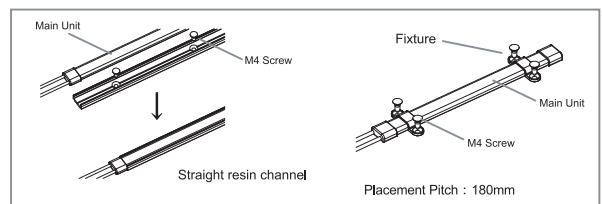

Attention: It can not use straight resin channel together with fixture.

Contact Information

ATEX Co.,Ltd <http://www.atex-jp.com/en/index.html>

Fukuoka Head Office No.B, Hikaren Building, 2-3-20, Toukou, Hakata-Ku, Fukuoka-City, Fukuoka, 812-0008, Japan
TEL : +81-92-414-8708 FAX : +81-92-414-8709
For America 2386 Beech Ave #B1, Torrance, CA 90501 USA
TEL : +1-310-328-4131 FAX : +1-310-787-0837
For Others 25 Tagore Lane #03-11, Singapore Godown, Singapore 787602
TEL/FAX : +65-6459-3211