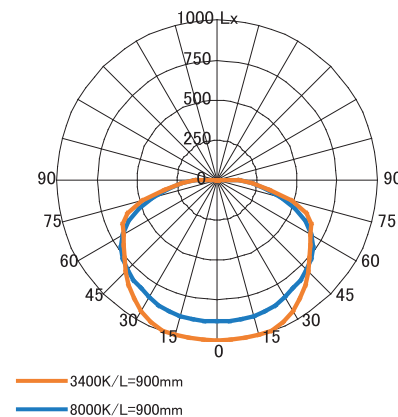

LED TAPE LIGHT 10mm pitch

Indoor and Outdoor use

(Dust-proof and Water-proof)

Easy Installation

It is able to install max. 5.0 meter length without connecting process, and can install quickly using an optional resin channel.

ADVANCED TECHNOLOGY EXPERT

Specification	
Product Name	LED TAPE LIGHT
Product Number	TL10-091A E -01 E: Color
Dimension	W15(17) x H5(7) x L184~5044 mm
Production Unit	60mm
Light Source	Toyoda Corporation
Light Pitch	10mm
Color	(E): 3400K / (C): 8000K
Beam Angle 21/2	130°
Input Voltage	DC24V
Power Consumption	15W / m
Weight	110g / m
Usable Environment	In & Outdoors (-10~+50°C) Dust & Water-proof
Minimum Bending Radius	R30mm (length direction)

Polar Graph

Horizontal plane illuminance distribution / Under 300mm

Beam Angle Under 300mm

Option

Product Name	Product Number / Remarks
Straight resin channel	FJS00-21 / Polycarbonate / L=1000mm
Fixture (resin)	FJB00-21 / Polycarbonate / 5pcs set

ADVANCED TECHNOLOGY EXPERT

Specification	
Product Name	LED TAPE LIGHT
Product Number	TL30-091A_E-01 E: Color
Dimension	W15(17) x H5(7) x L184~9904 mm
Production Unit	180mm
Light Source	Toyoda Corporation
Light Pitch	30mm
Color	(E):3400K / (C):8000K
Beam Angle 21/2	130°
Input Voltage	DC24V
Power Consumption	5W / m
Weight	110g / m
Usable Environment	In & Outdoors (-10~+50°C) Dust & Water-proof
Minimum Bending Radius	R30mm (length direction)