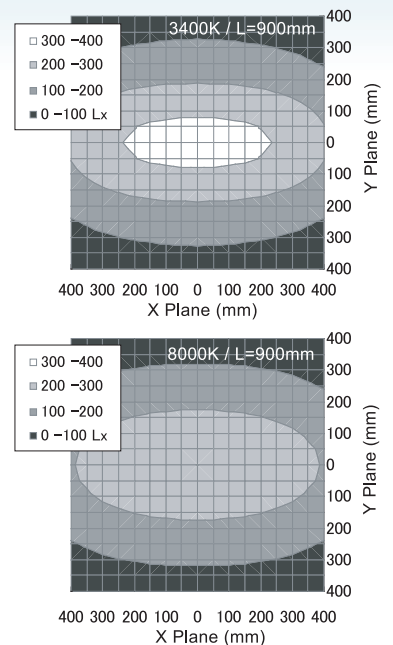

Horizontal plane illuminance distribution / Under 300mm

Option

Product Name	Product Number / Remarks
Straight resin channel	FJS00-21 / Polycarbonate / L=1000mm
Fixture (resin)	FJB00-21 / Polycarbonate / 5pcs set

In case of installation by utilizing options, kindly refer operating instructions or Homepage.

DC24V power supply is required.
1 side lead wire is standard. In case lead wires at both ends are required, special customization is necessary.